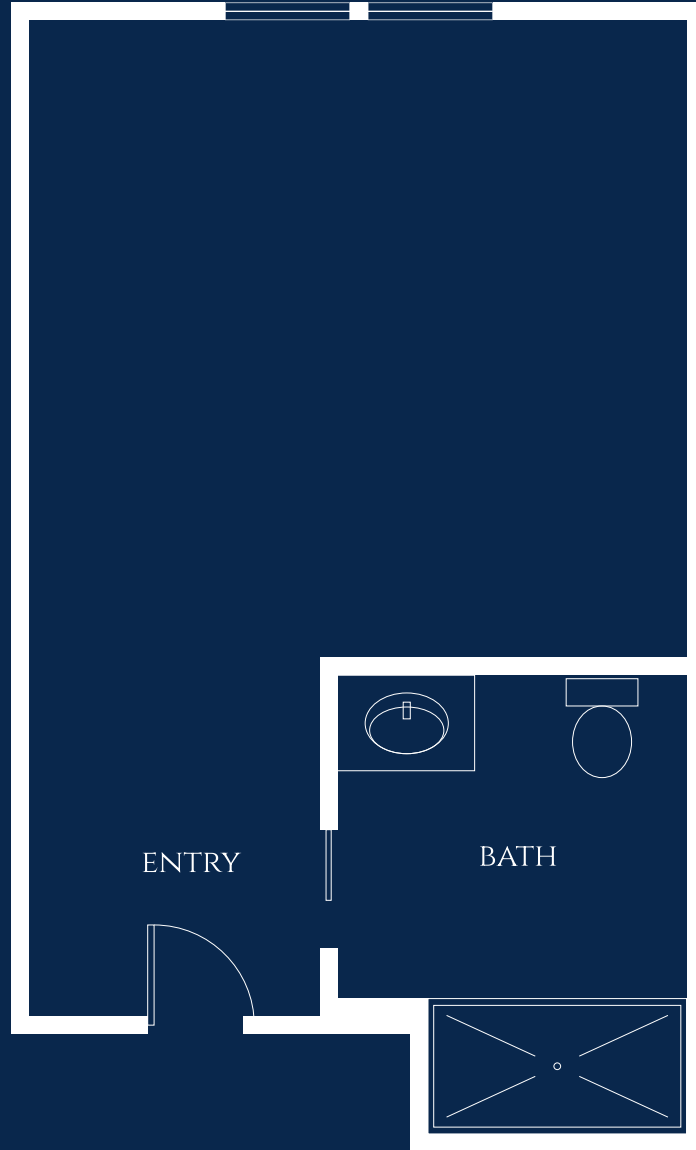

## PRIVATE STUDIO

STARTING AT 296 SQ. FT.

1/4" = 1'0"  
All plans and dimensions are approximate.

**IVY PARK**  
*at Bradford*