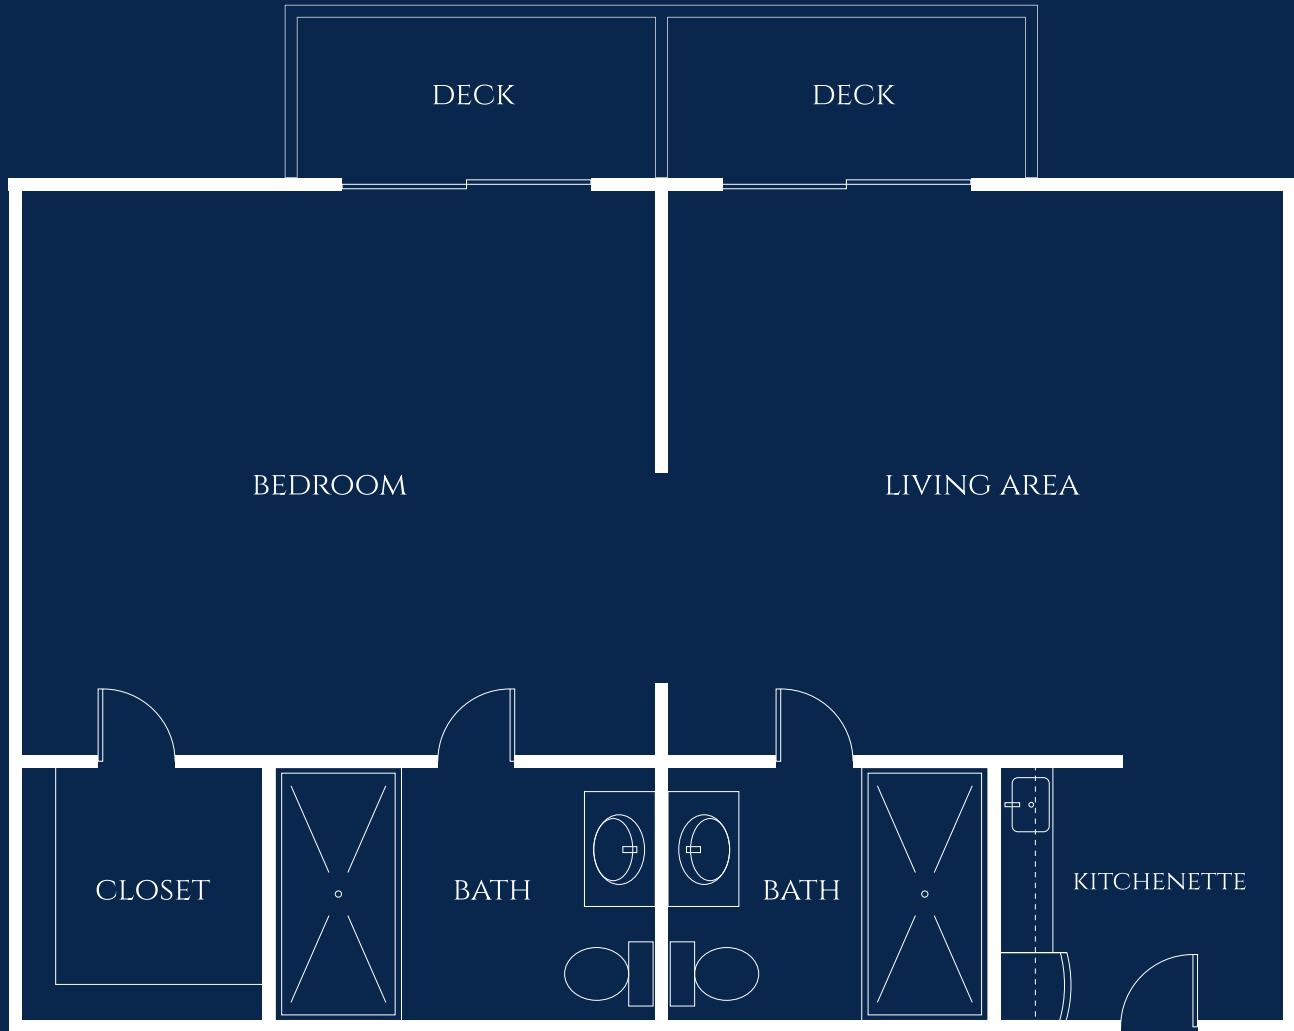

Dahlia

ONE BEDROOM

STARTING AT 576 SQ. FT.

1/4" = 1'0"
All plans and dimensions are approximate.

IVY PARK
at Bradford