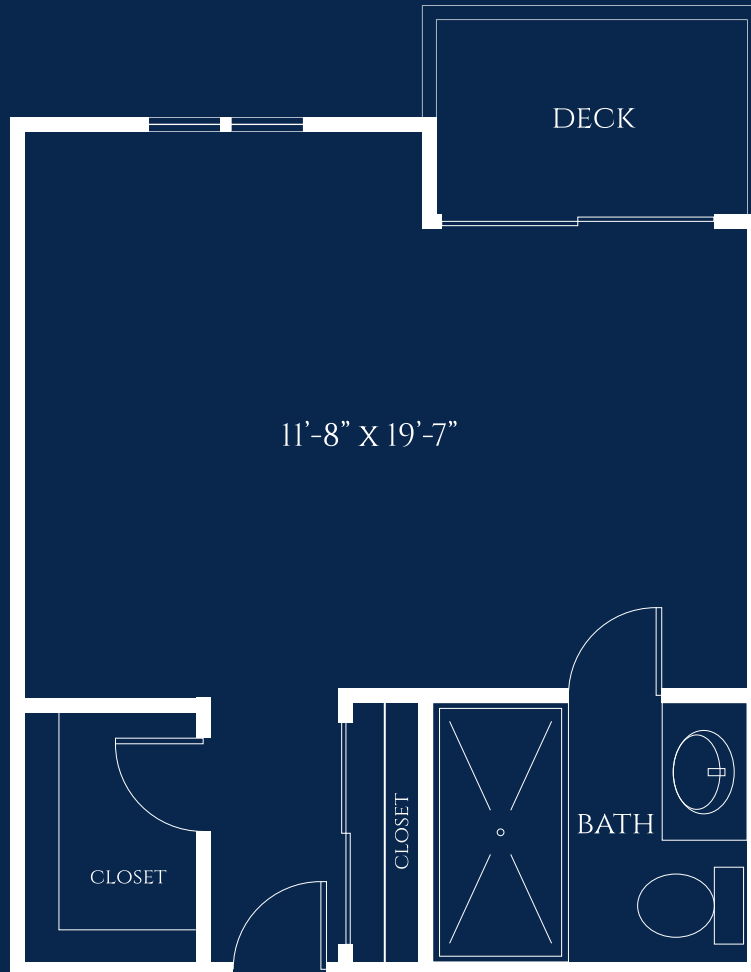

Freesia Suite

PRIVATE STUDIO

STARTING AT 360 SQ. FT.

1/4" = 1'0"
All plans and dimensions are approximate.

IVY PARK
at Bradford