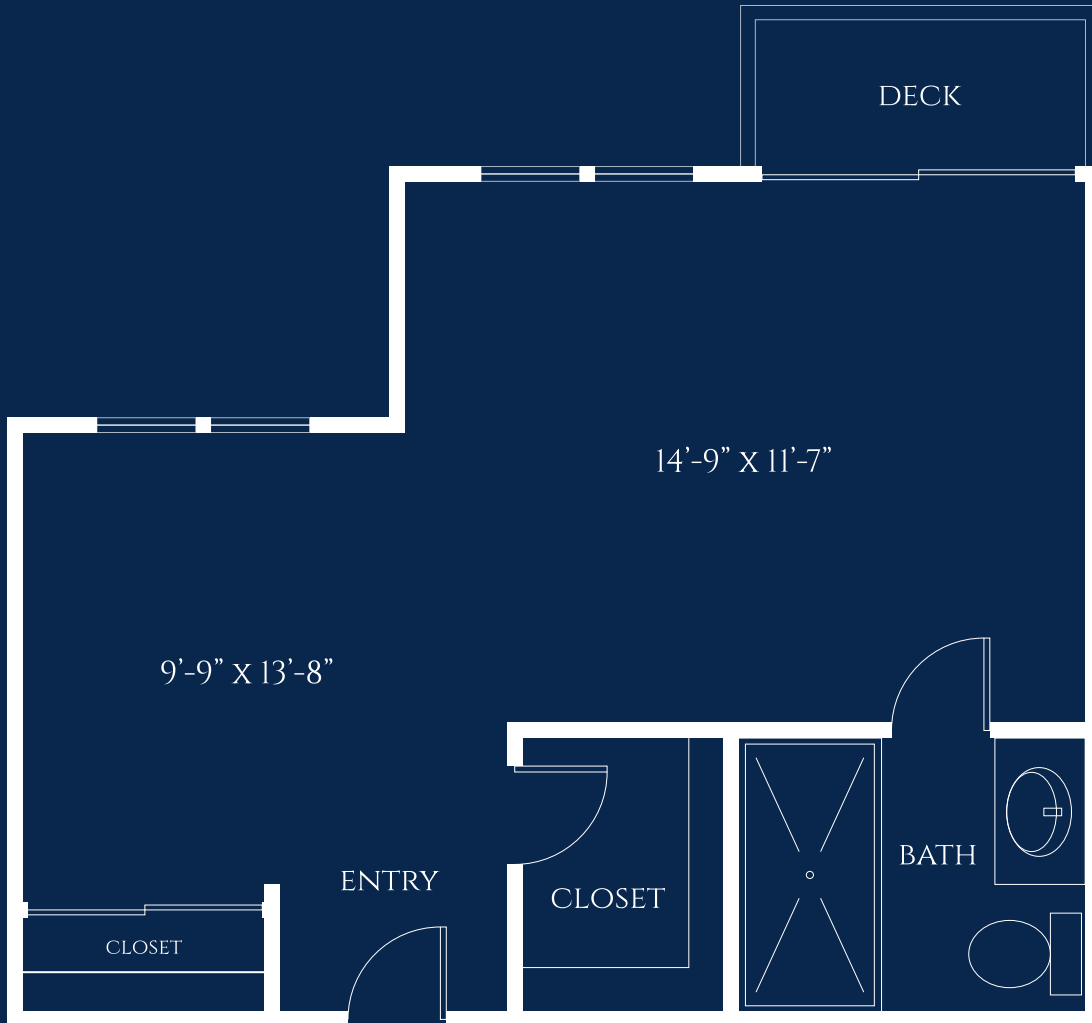

# Magnolia

OPEN ONE BEDROOM  
STARTING AT 405 SQ. FT.

1/4" = 1'0"  
All plans and dimensions are approximate.

**IVY PARK**  
*at Bradford*