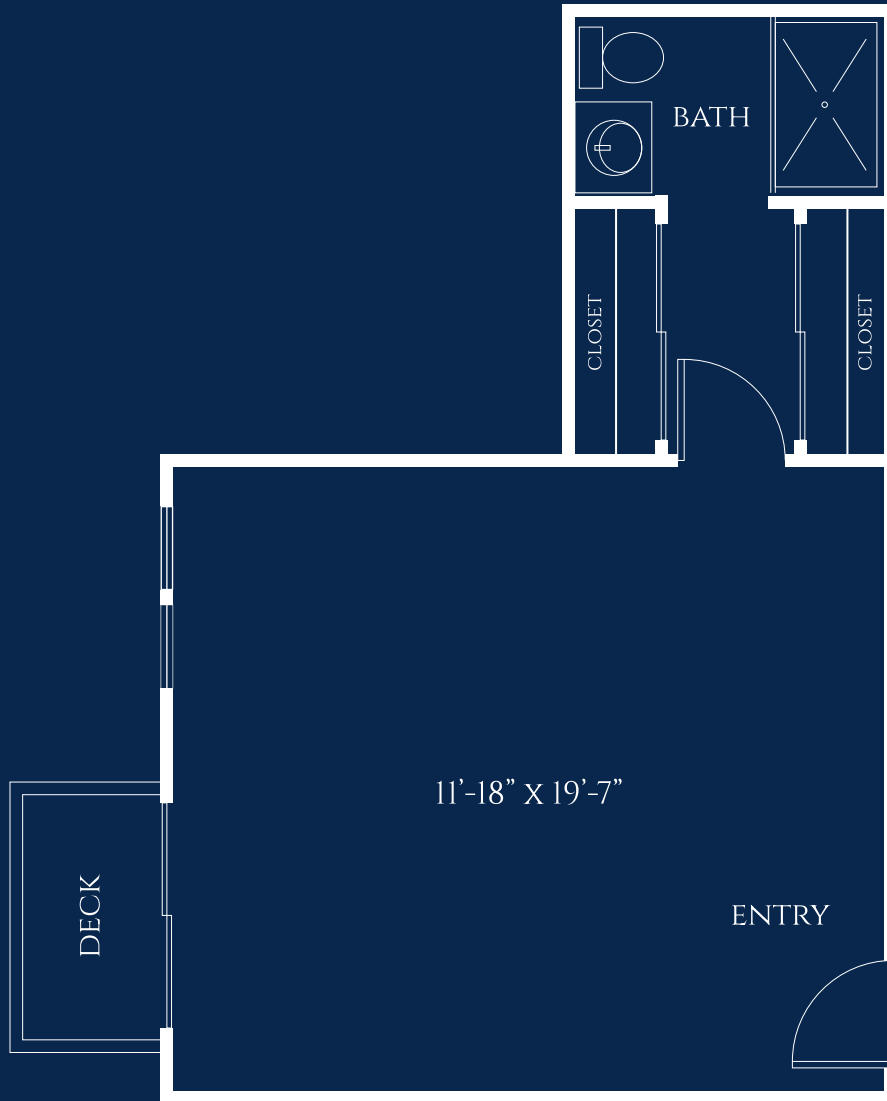

## PRIVATE STUDIO

STARTING AT 392 SQ. FT.

1/4" = 1'0"  
All plans and dimensions are approximate.

**IVY PARK**  
*at Bradford*